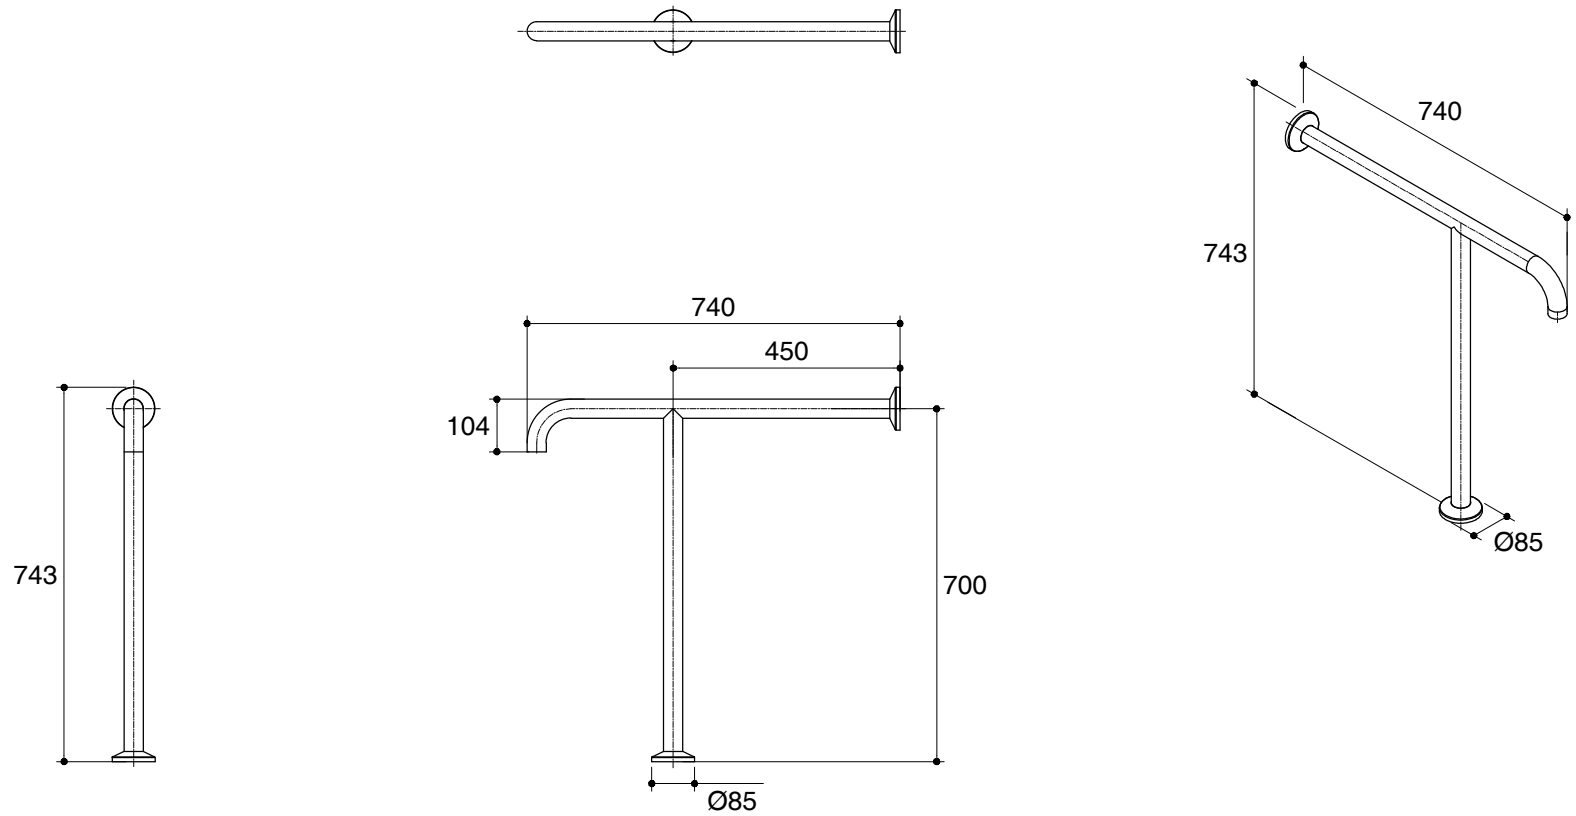

Dimensions are approximate.
Unit: mm

SKU	K-20921X
Name	-
Description	GRAB BAR T-SHAPE
ENGLEFIELD	

* The recommended dimension for installation can be adjusted according to user preferences and layout.