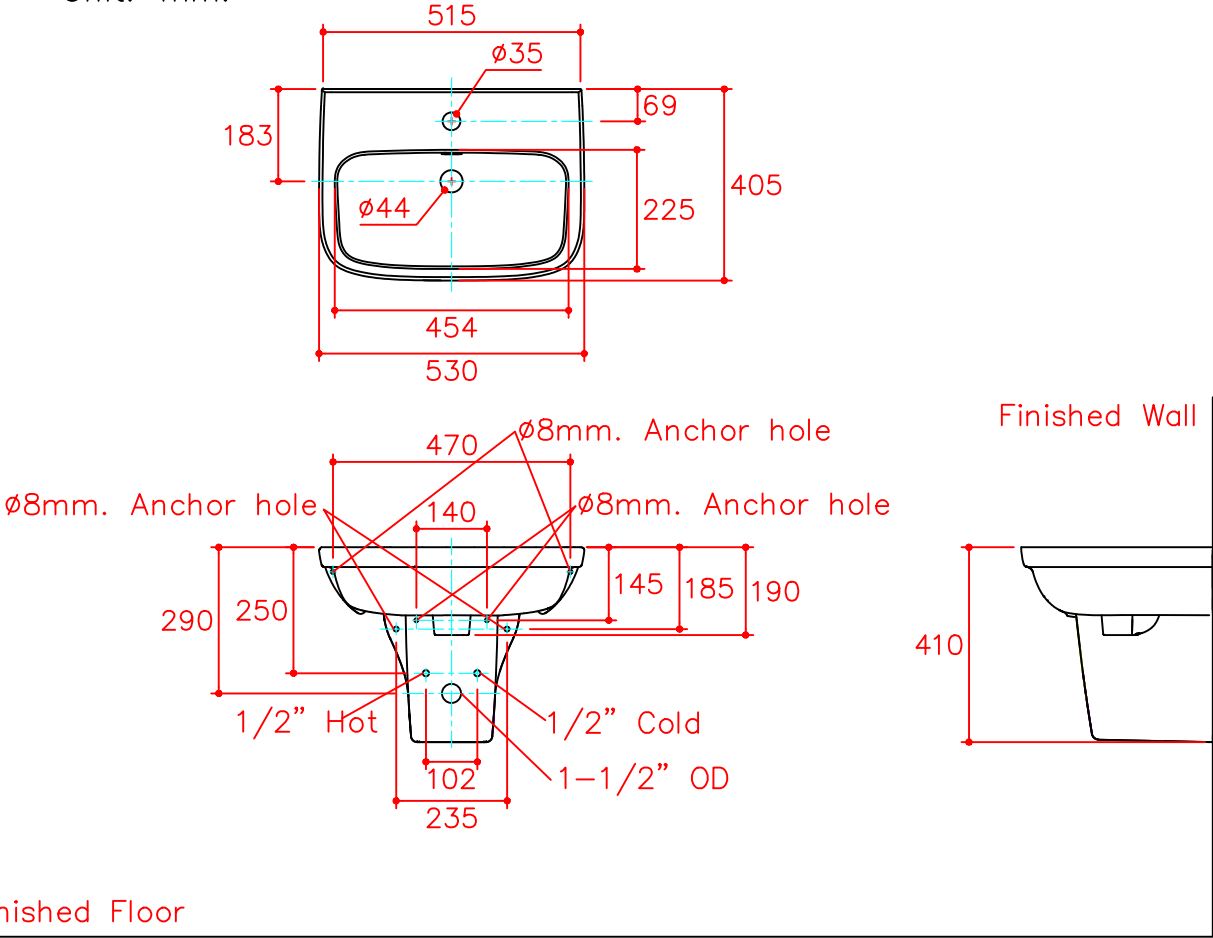

Dimensions are approximate.

Unit: mm.

* The recommended dimension for installation can be adjusted according to user preferences and layout.

SKU	K-45355X-1-WK/K-20845X-WK
Name	SORRENTO
Description	SEMI RECESS LAVATORY

KARAT