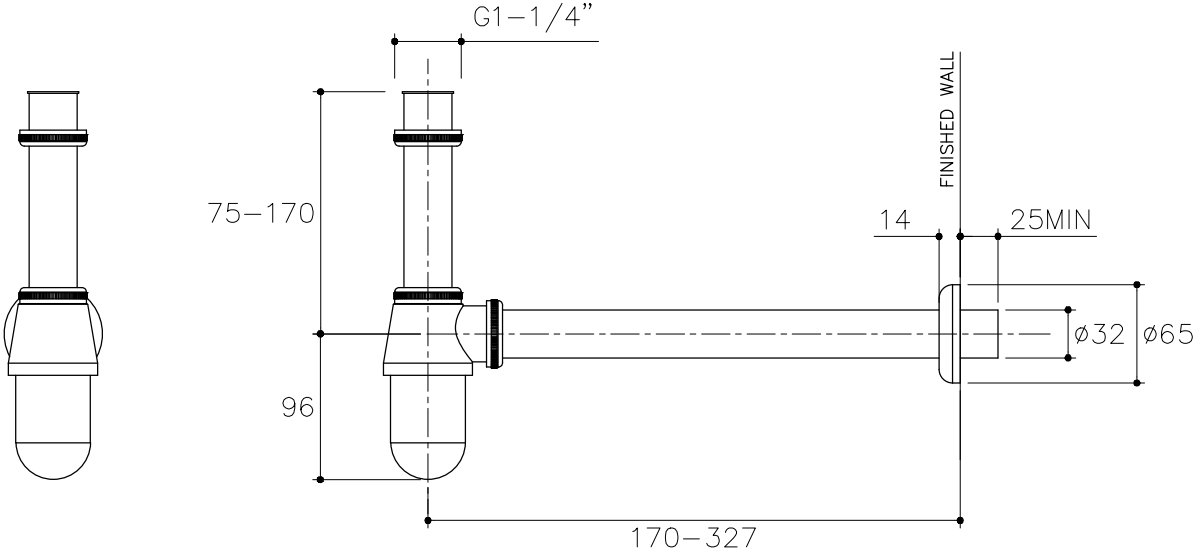

Dimensions are approximate.

Unit: mm

SKU	K-97261X-CP
Name	BOTTLE
Description	OUTLET PIPE

KOHLER