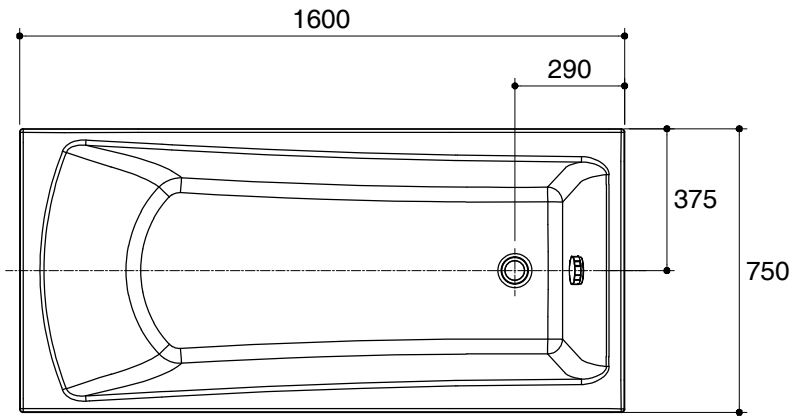

Dimensions are approximate.

Unit: mm

SKU	K-45970X-WK
Name	VALENCIA
Description	PLAIN BATH

**KARAT**