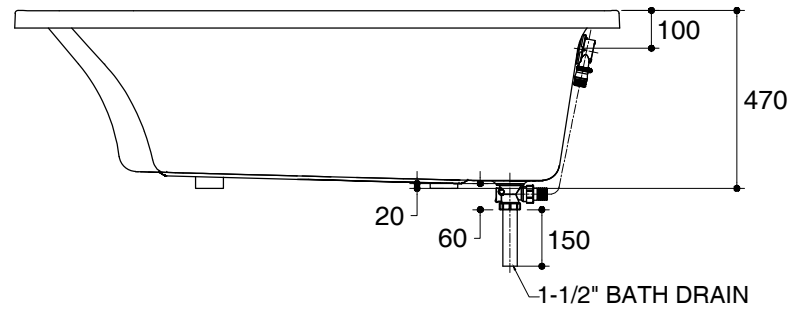

Dimensions are approximate.

Unit: mm

SKU	K-45970X-WK
Name	VALENCIA
Description	PLAIN BATH

**KARAT**