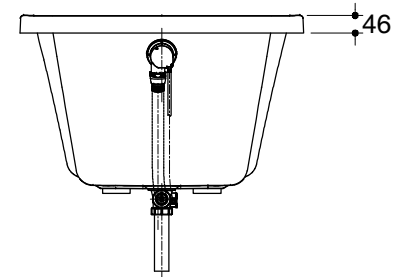

Dimensions are approximate.

Unit: mm

SKU	K-45970X-WK
Name	VALENCIA
Description	PLAIN BATH

**KARAT**