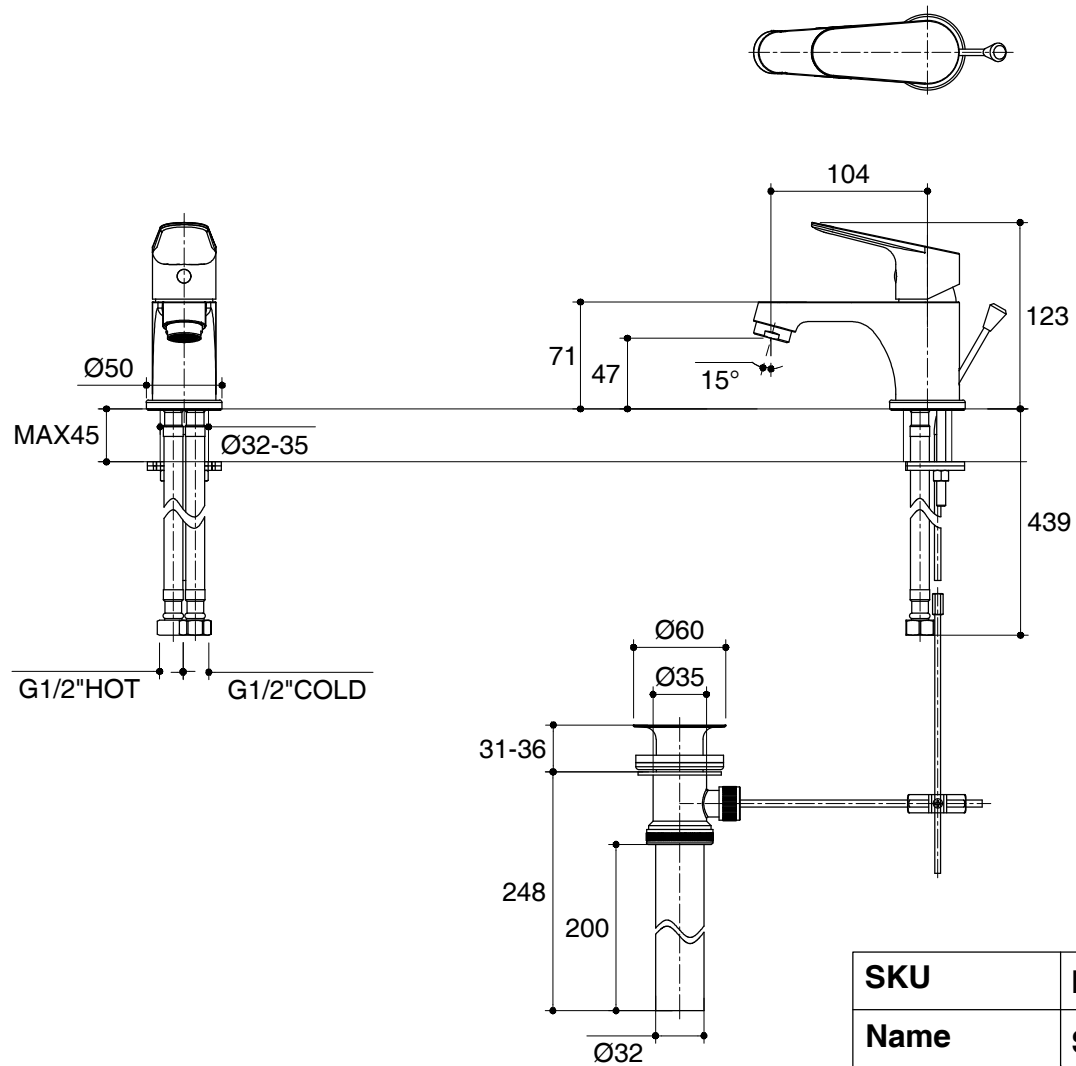

Dimensions are approximate.

Unit: mm

SKU	K-21886X-4
Name	SIERRA
Description	SINGLE-HOLE LAVATORY FAUCET

ENGLEFIELD

*The recommended dimension for installation can be adjusted according to user preferences and layout.