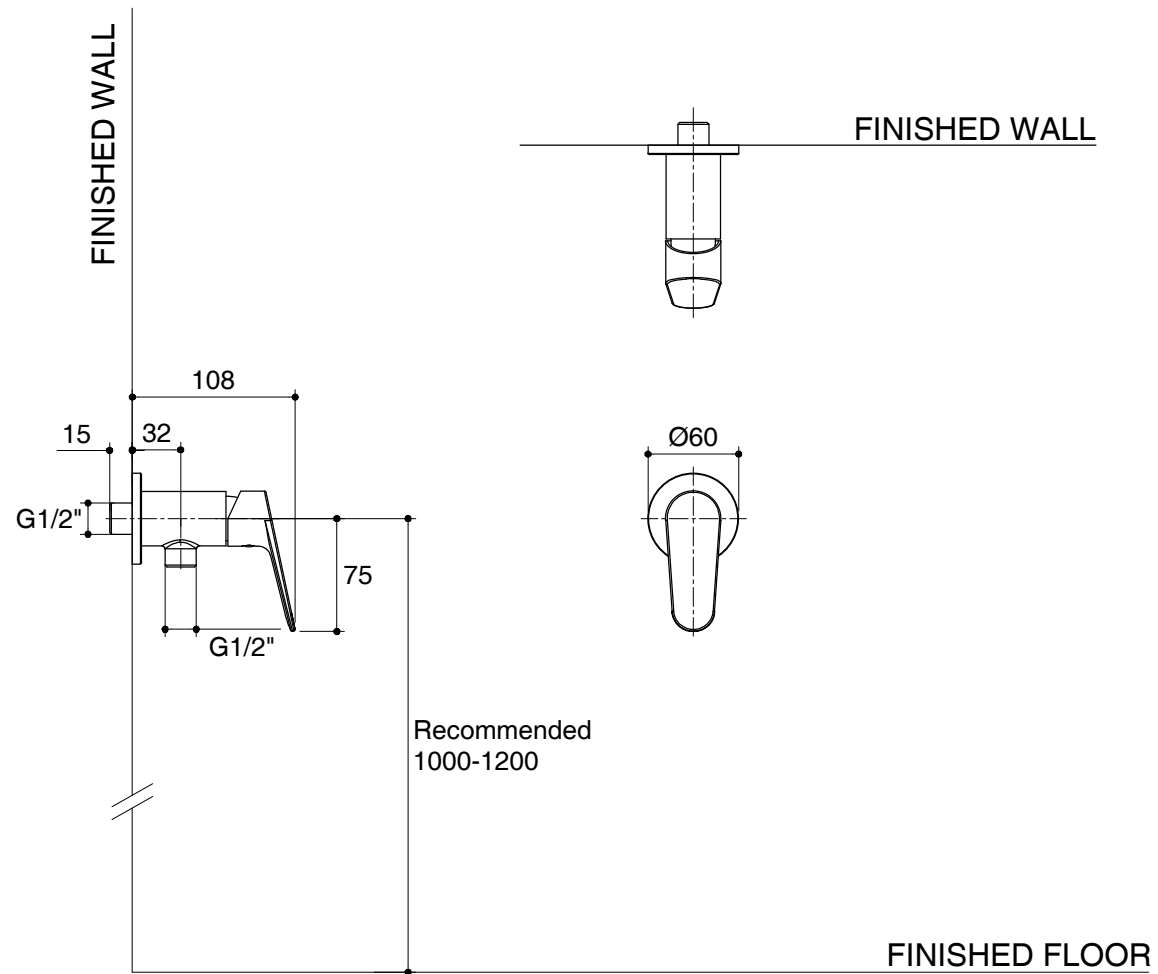

Dimensions are approximate.

Unit: mm

SKU	K-21889X-4CD
Name	SIERRA
Description	WALL-MOUNT SHOWER VALVE COLD WATER ONLY

ENGLEFIELD

*The recommended dimension for installation can be adjusted according to user preferences and layout.