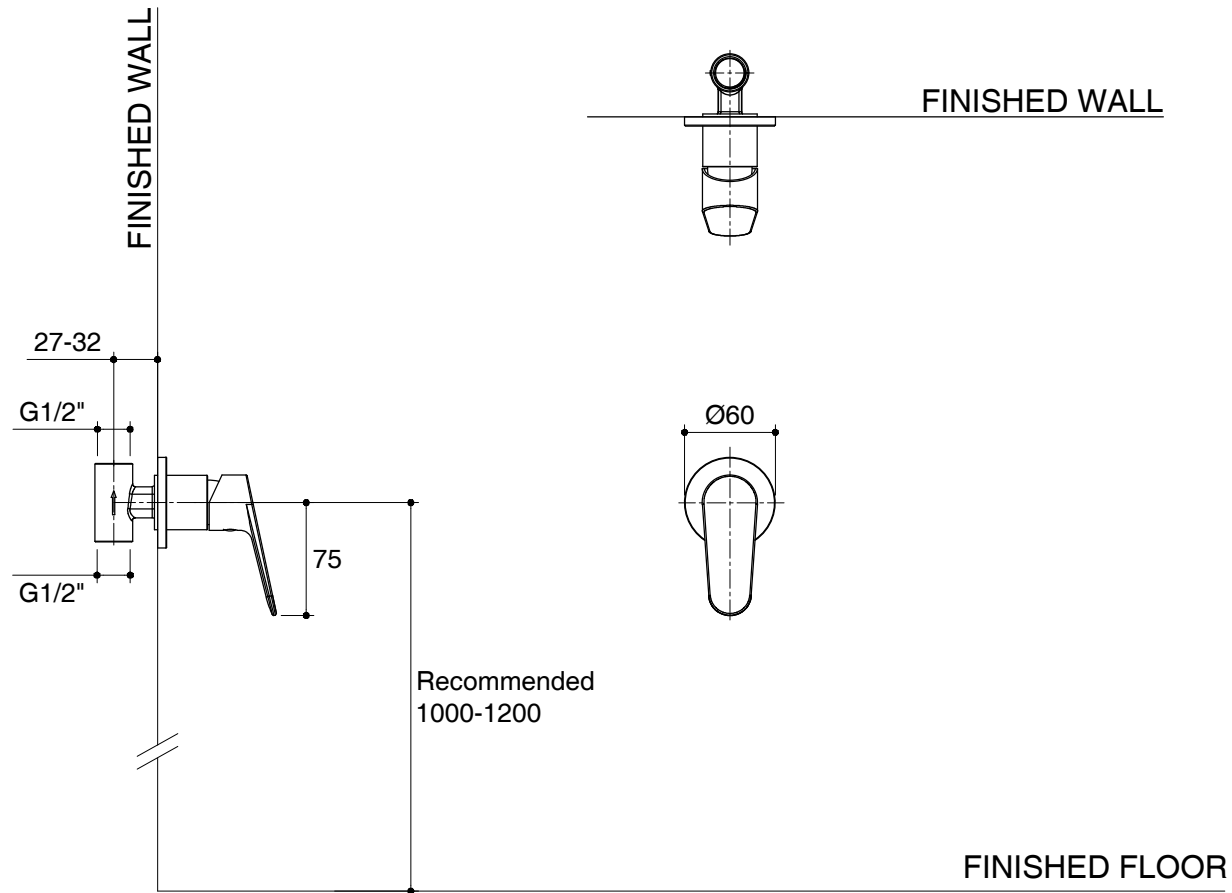

Dimensions are approximate.

Unit: mm

SKU	K-21890X-4CD
Name	SIERRA
Description	RECESSED SHOWER VALVE COLD WATER ONLY

ENGLEFIELD

*The recommended dimension for installation can be adjusted according to user preferences and layout.