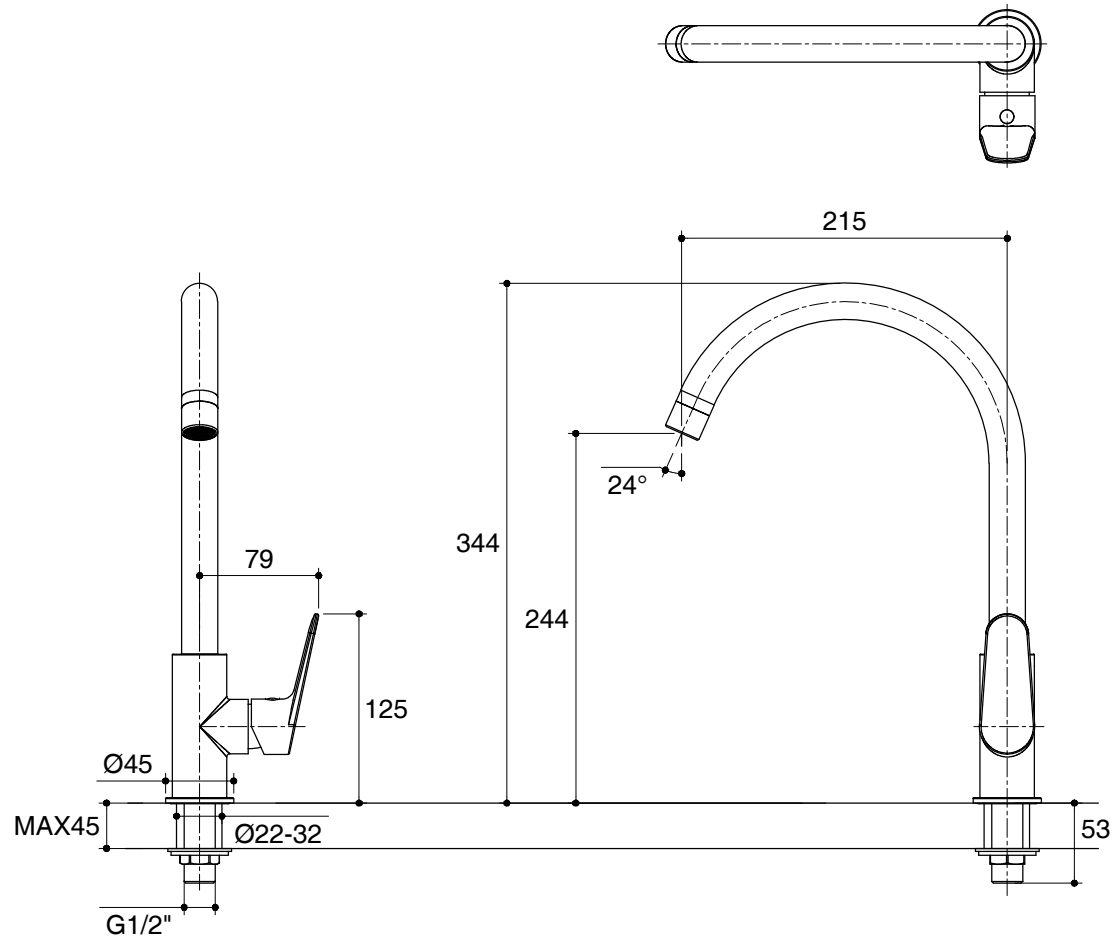

Dimensions are approximate.

Unit: mm

SKU	K-21891X-4CD
Name	SIERRA
Description	KITCHEN FAUCET COLD WATER ONLY
ENGLEFIELD	

\*The recommended dimension for installation can be adjusted according to user preferences and layout.