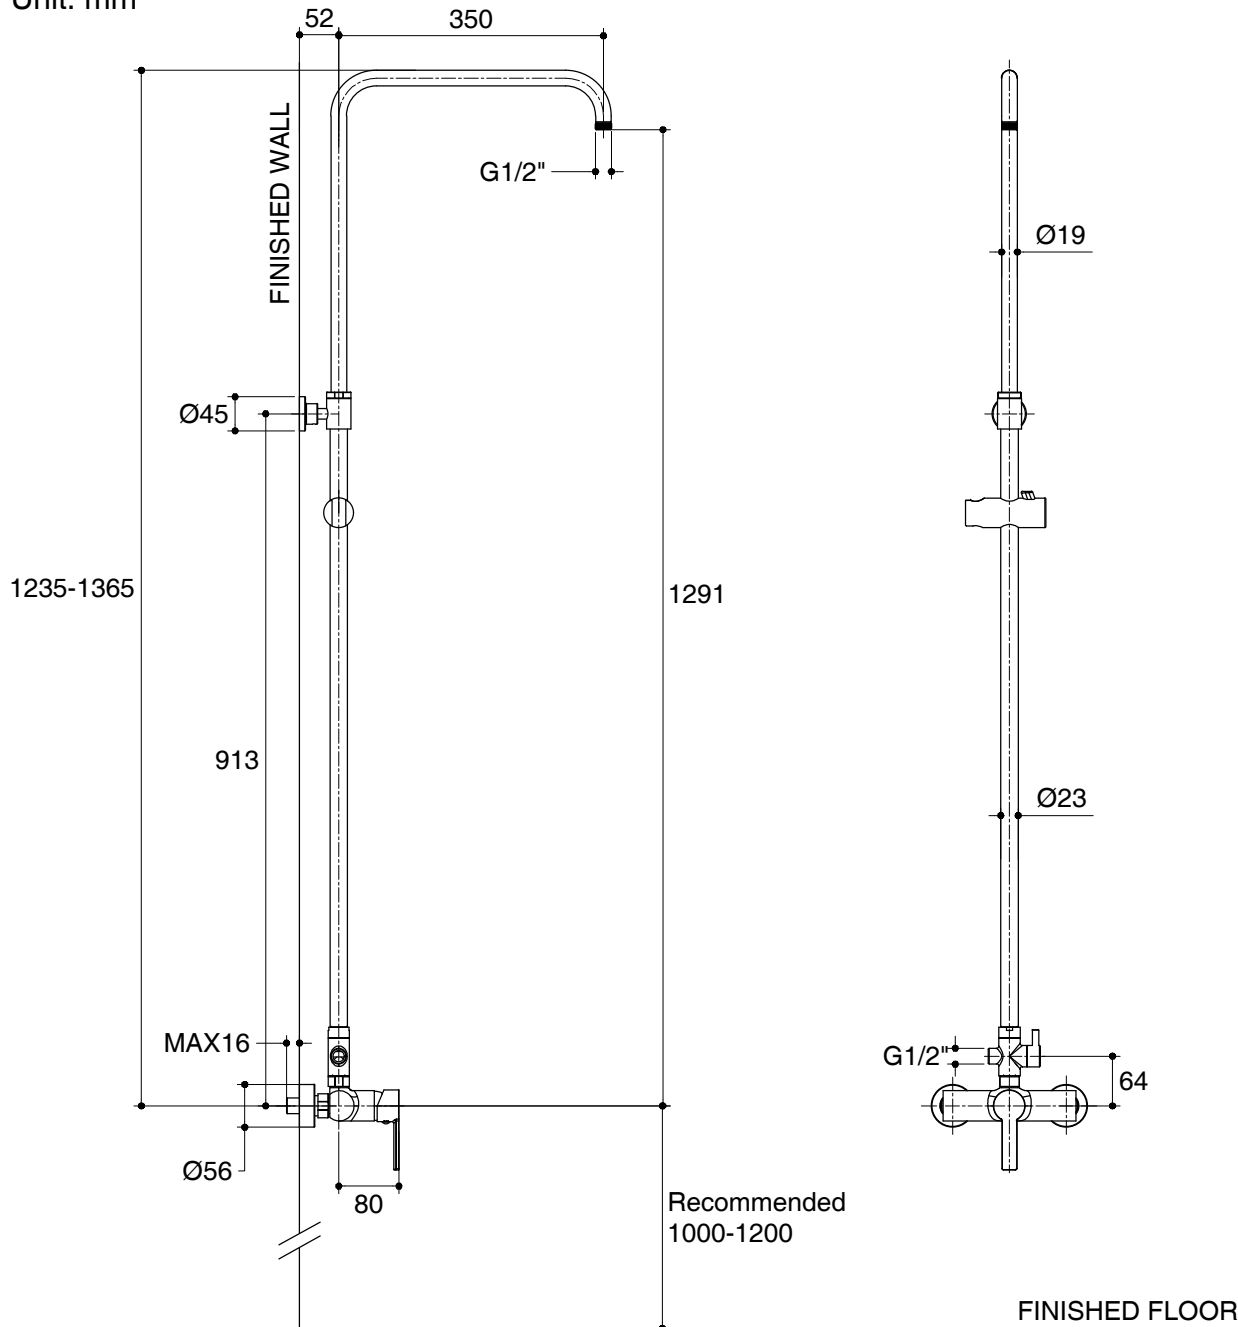

Dimensions are approximate.

Unit: mm

SKU	K-76233X-ZZ
Name	PINE
Description	SHOWER COLUMN

ENGLEFIELD

*The recommended dimension for installation can be adjusted according to user preferences and layout.