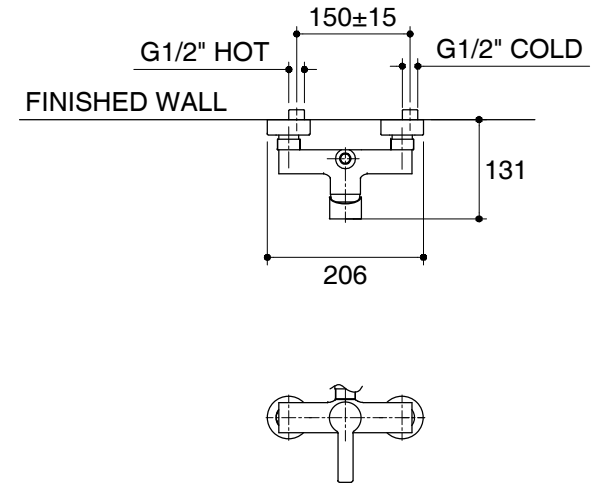

Dimensions are approximate.

Unit: mm

SKU	K-76233X-ZZ
Name	PINE
Description	SHOWER COLUMN

ENGLEFIELD

*The recommended dimension for installation can be adjusted according to user preferences and layout.