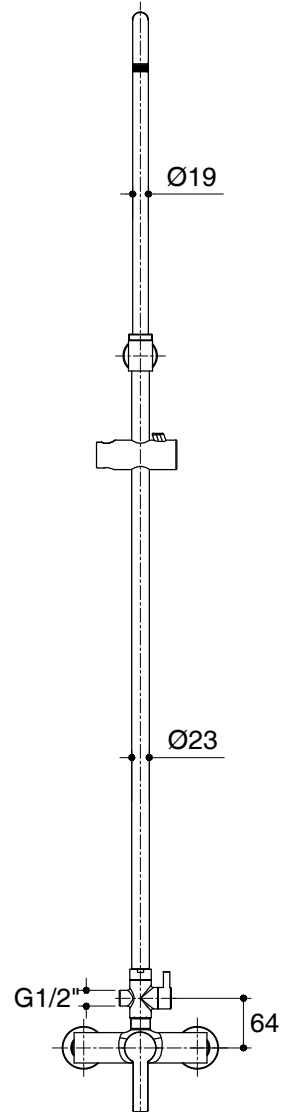

Dimensions are approximate.

Unit: mm

SKU	K-76233X-ZZ
Name	PINE
Description	SHOWER COLUMN

ENGLEFIELD

*The recommended dimension for installation can be adjusted according to user preferences and layout.