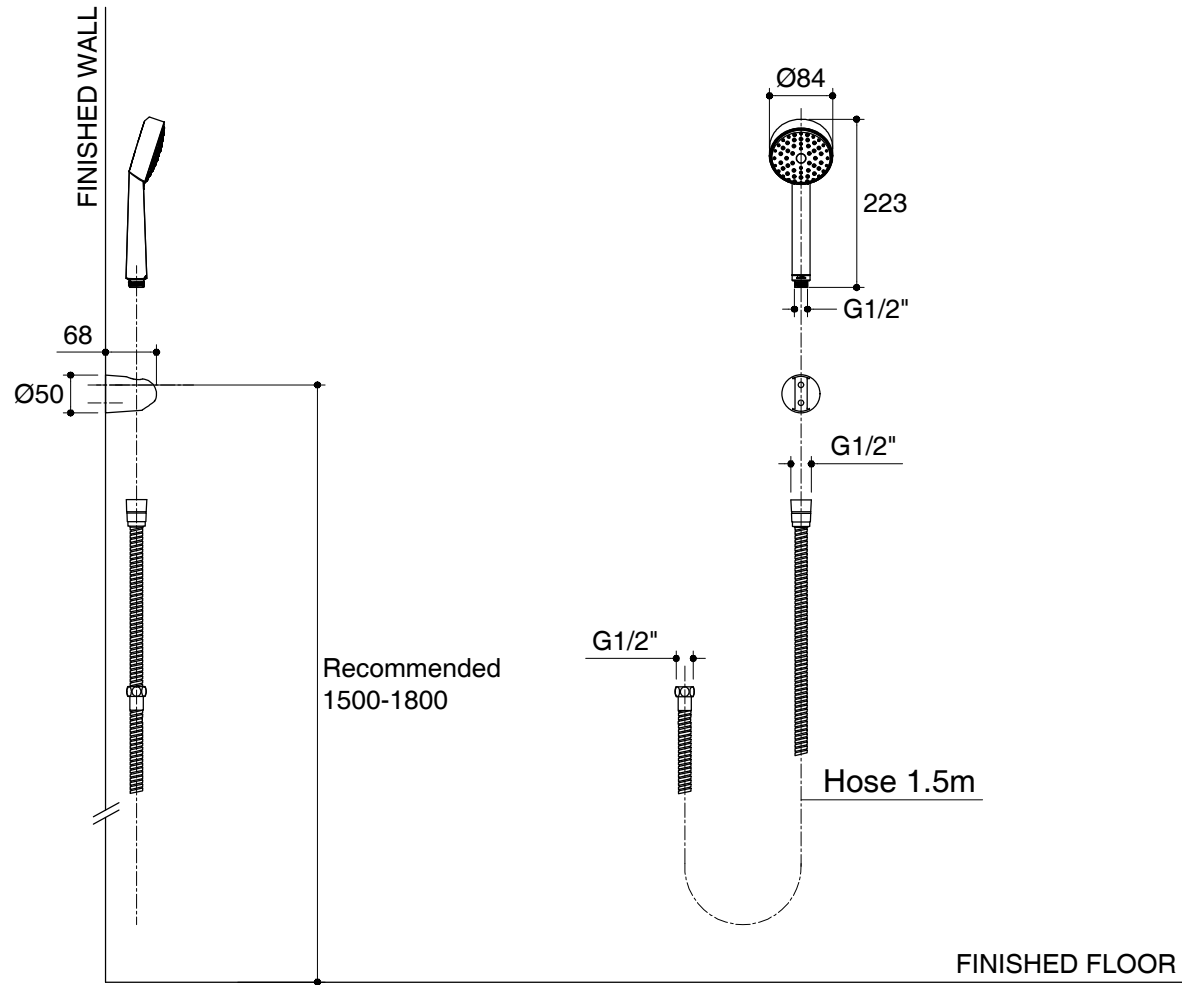

Dimensions are approximate.  
Unit: mm

<b>SKU</b>	<b>K-22396X-CP</b>
<b>Name</b>	<b>ZEST</b>
<b>Description</b>	<b>HANDSHOWER SET 1 FUNCTION.</b>

**ENGLEFIELD**

\*The recommended dimension for installation can be adjusted according to user preferences and layout.