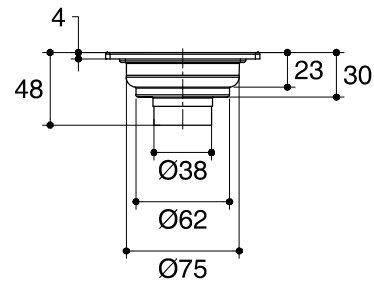

Dimensions are approximate.

Unit: mm

SKU	K-76978X-CP
Name	-
Description	STAINLESS STEEL FLOOR DRAIN - SQUARE 4"

ENGLEFIELD