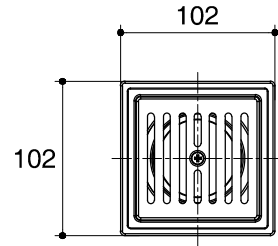

Dimensions are approximate.

Unit: mm

SKU	K-76978X-CP
Name	-
Description	STAINLESS STEEL FLOOR DRAIN - SQUARE 4"

ENGLEFIELD