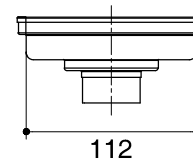

Dimensions are approximate.

Unit: mm

SKU	K-76979X-CP
Name	-
Description	STAINLESS STEEL FLOOR DRAIN - SQUARE 5"

ENGLEFIELD