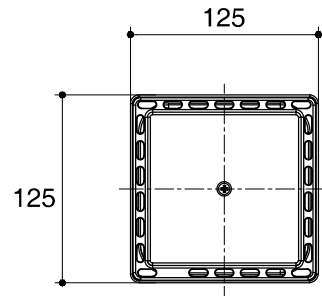

Dimensions are approximate.

Unit: mm

SKU	K-76979X-CP
Name	-
Description	STAINLESS STEEL FLOOR DRAIN - SQUARE 5"

ENGLEFIELD