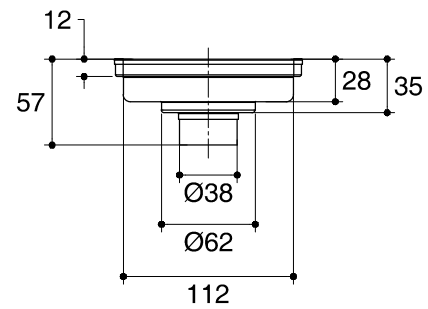

Dimensions are approximate.

Unit: mm

SKU	K-76979X-CP
Name	-
Description	STAINLESS STEEL FLOOR DRAIN - SQUARE 5"

ENGLEFIELD